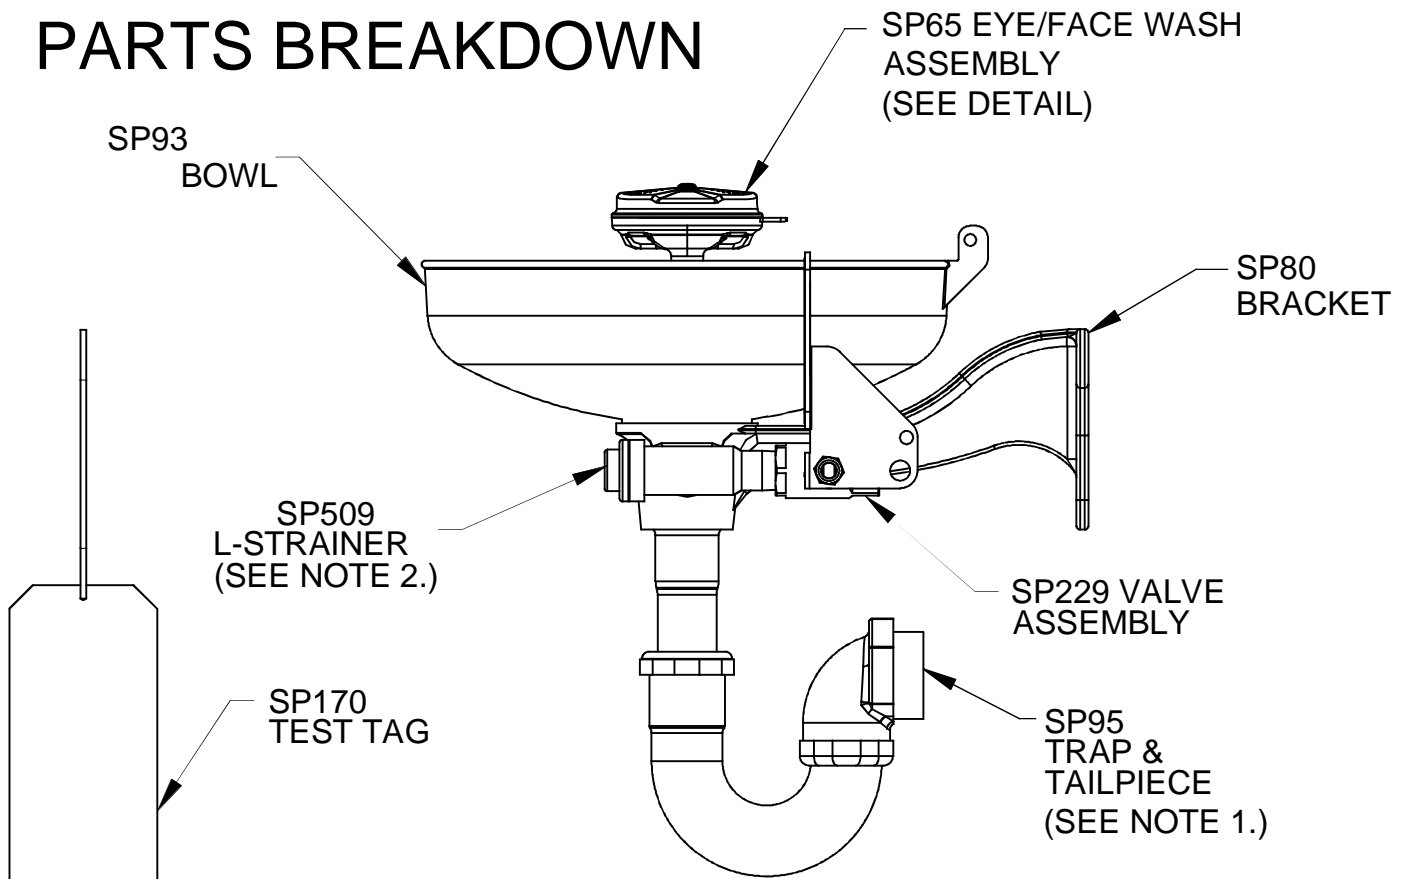

PARTS BREAKDOWN

SP175
EYEWASH
SIGN

NOTE:

1. TRAP & TAILPIECE SUPPLIED WITH MODEL 7260BT & 7270BT ONLY.
2. STRAINER REPAIR KIT MODEL VRKEWSTR IS AVAILABLE.

WHEN ORDERING PARTS PLEASE SPECIFY MODEL NUMBER.

				1455 KLEPPE LANE SPARKS, NEVADA 89431 (775) 359-4712 FAX (775) 359-7424 E-MAIL: HAWS@HAWS.CO.COM WEBSITE: WWW.HAWS.CO.COM	
ECN NO.	REVISED PER	BY	MODEL(S)	PART NUMBER	
	ECN: 5113	VWC	7260B-7270B/7260BT-7270BT	0002080038	
DRAWN	DATE	CHKD		REVISION	
RTM	7/17/02	VWC		18	
APPROVED	DATE		SCALE: 1:1	DRAWING TYPE: PARTS BREAKDOWN	SIZE: A SHEET 1 OF 1
FV	08/01/16				