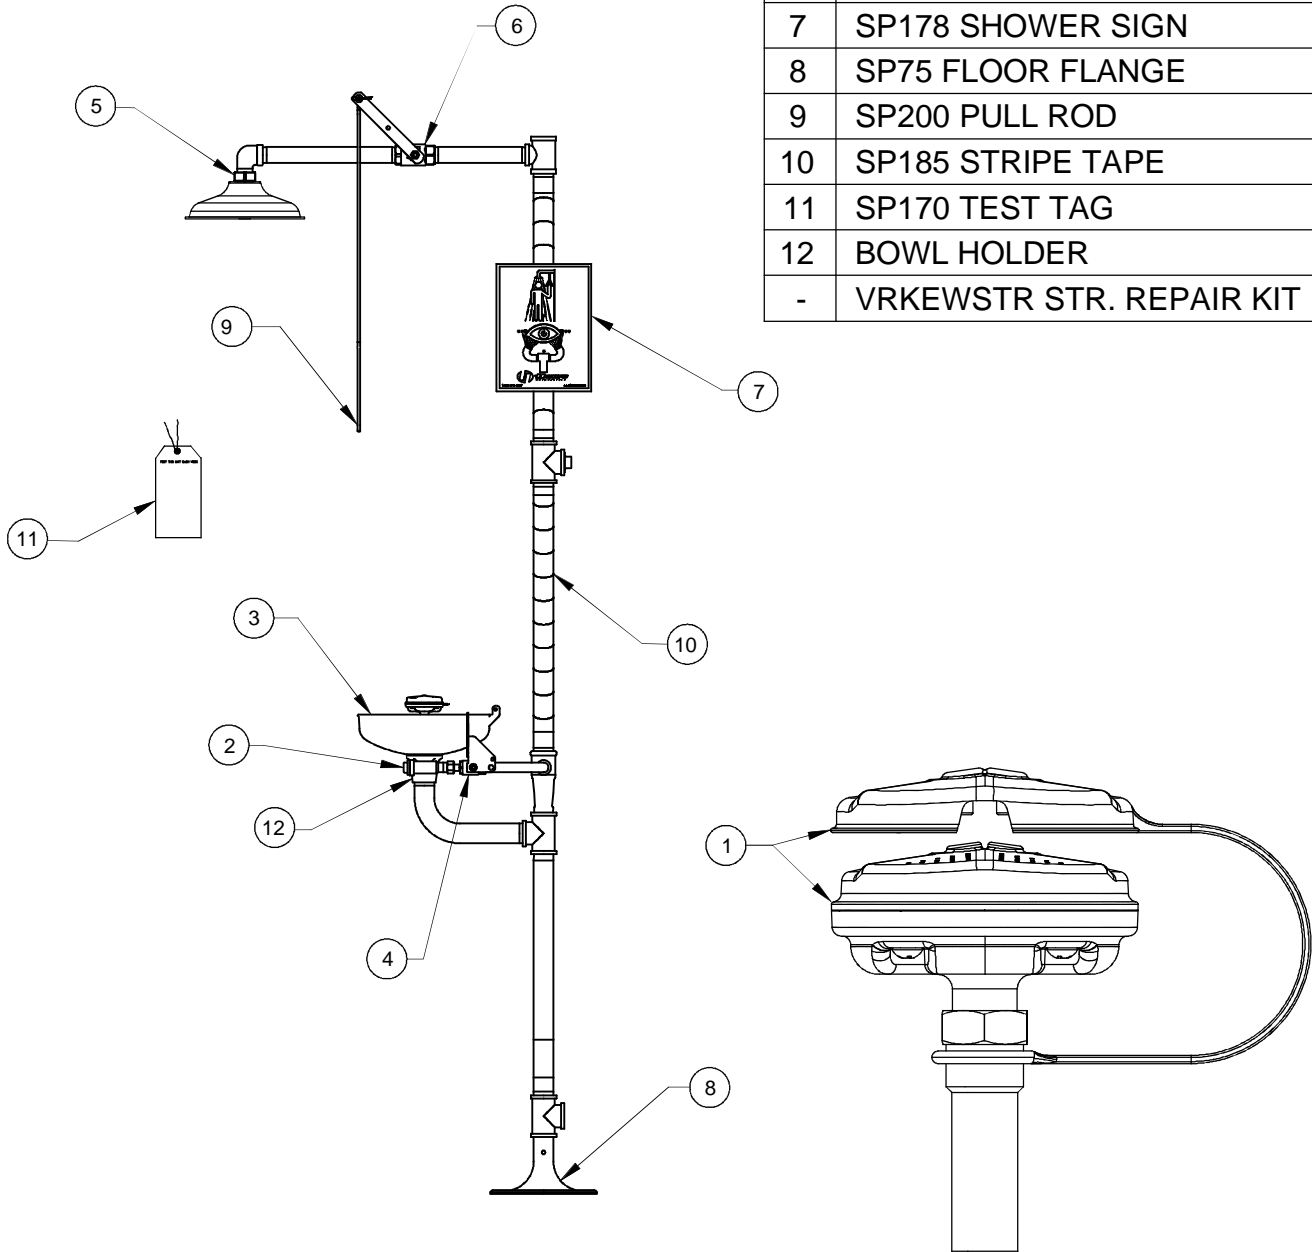

ITEM	DESCRIPTION	PART NO.
1	SP65 EYE/FACE WASH ASSY	
2	SP509 L-STRAINER	
3	SP93 BOWL	
4	SP225 VALVE ASSEMBLY	
5	SP829 SHOWER HEAD	
6	SHOWER VALVE ASSEMBLY	
7	SP178 SHOWER SIGN	
8	SP75 FLOOR FLANGE	
9	SP200 PULL ROD	
10	SP185 STRIPE TAPE	
11	SP170 TEST TAG	
12	BOWL HOLDER	
-	VRKEWSTR STR. REPAIR KIT	

PARTS BREAKDOWN

SP65 EYE/FACE WASH ASSEMBLY

 Haws [®]		1455 KLEPPE LANE SPARKS, NEVADA 89431 (775) 359-4712 FAX (775) 359-7424 E-MAIL: HAWS@HAWS.CO.COM WEBSITE: WWW.HAWS.CO.COM		
		ECN NO. REVISED PER BY ECN: 4938 VWC	MODEL(S) 8320-8325/8320CRP	PART NUMBER 0002080170
DRAWN CLF DATE 03/12/93	CHECKED DATE	SCALE: 1:1	DRAWING TYPE: PARTS BREAKDOWN	SIZE: A
APPROVED FV DATE 01/08/15	SHEET 1 OF 1	REV 20	11495C00	20

WHEN ORDERING PARTS PLEASE SPECIFY MODEL NUMBER.