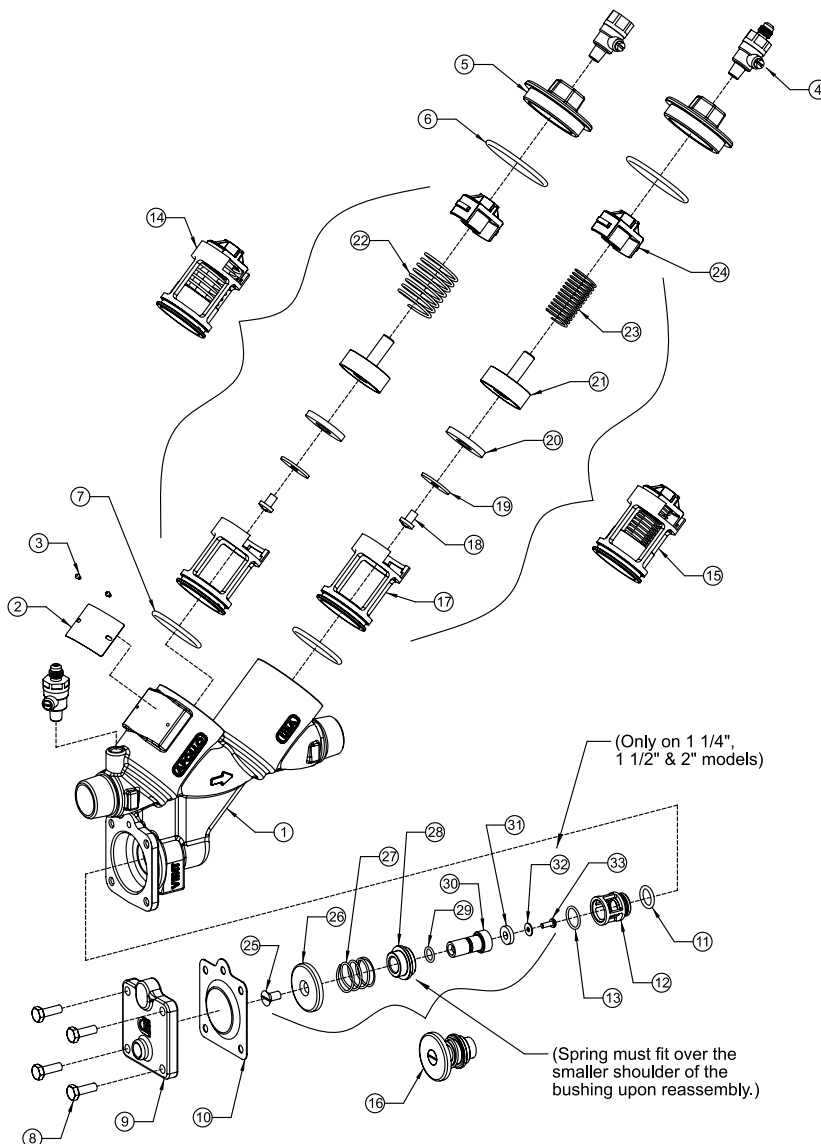

## 4A-200 RPZ Repair Kits

### 4A-200 RPZ CONBRACO

Size	15mm	20mm	25mm	32-40mm	50mm
<b>Check Rubber Repair Kit (x1)</b> 6, 7, 20	4A00301	4A00401	4A00501	4A00701	4A00801
<b>1st Check Complete Kit</b> 6, 7, 14	4A00303	4A00403	4A00503	4A00703	4A00803
<b>2nd Check Complete Kit</b> 6, 7, 15	4A00302	4A00402	4A00502	4A00702	4A00802
<b>Relief Valve Complete Kit</b> 10, 11, 12, 13, 16	4A00505	4A00505	4A00505	4A00705	4A00805
<b>Rubber Repair Kit</b> 6 (2), 7 (2), 10, 11, 13, 20 (2), 29, 31	4A00309	4A00409	4A00509	4A00709	4A00809
<b>Major Repair Kit</b> 6 (2), 7 (2), 10, 11, 12, 13, 14, 15, 16	4A00310	4A00410	4A00510	4A00710	4A00810

1	Body
2	Label Plate
3	Label Plate Tacks
4	Test Cock
5	Cap
6	Cap O-Ring
7	Check Module O-Ring
8	RV Cover Bolts
9	RV Cover
10	RV Diaphragm
11	RV Seat O-Ring
12	RV Seat
13	RV Bushing Face O-Ring
14	<b>1st Chk Sub Assembly</b>
15	<b>2nd Chk Sub Assembly</b>
16	<b>RV Sub Assembly</b>
17	Check Seat
18	Screw
19	Disc Retaining Washer
20	Seat Disc
21	Poppet
22	Spring 1st Check
23	Spring 2nd Check
24	Spring Retainer
25	RV Diaph. Plate Screw
26	RV Diaphragm Plate
27	RV Spring
28	RV Bushing (Standard)
29	RV Stem O-Ring
30	RV Stem
31	RV Seat Disc
32	RV Seat Disc Washer
33	RV Seat Disc Screw