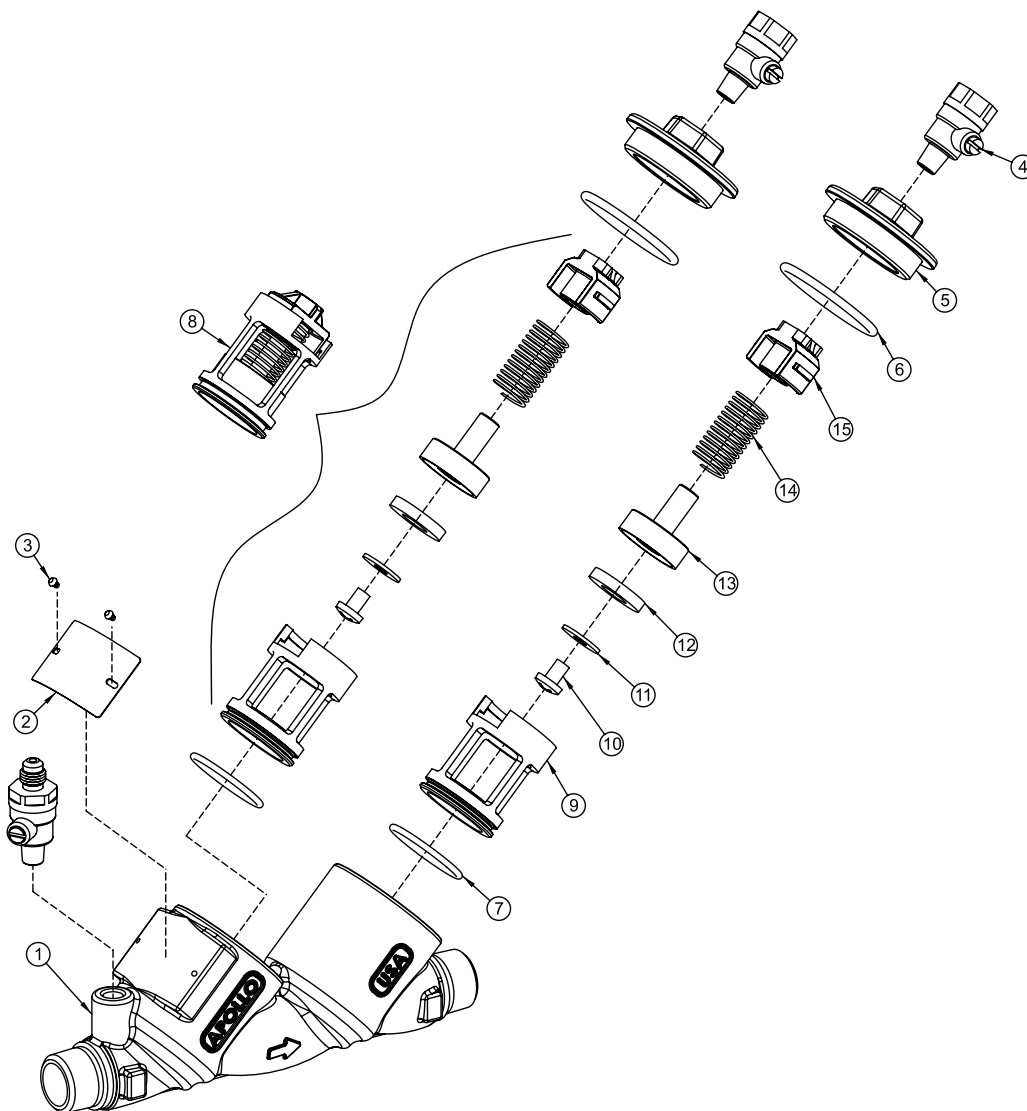

BACKFLOW PREVENTION CATALOGUE

4A-100 DCV Repair Kits

4A-100 DCV CONBRACO

Size	15mm	20mm	25mm	32-40mm	50mm
Check Rubber Repair Kit (x1) 6, 7, 11	4A00301	4A00401	4A00501	4A00701	4A00801
Check Module Repair Kit 6, 7, 8	4A00302	4A00402	4A00502	4A00702	4A00802
Major Repair Kit 6 (2), 7 (2), 8 (2)	4A00308	4A00408	4A00508	4A00708	4A00808

1	Body
2	Label Plate
3	Label Plate Tacks
4	Test Cock M x F
5	Cap
6	Cap O-Ring
7	Check Module O-Ring
8	Check Sub Assembly
9	Check Seat
10	Screw
11	Disc Retaining Washer
12	Seat Disc
13	Poppet
14	Spring
15	Spring Retainer